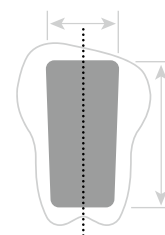

SIZE TABLE

APPAREL

MEN	XXS	XS	S	M	L	XL	XXL	3XL		
	38	42	46	50	54	58	62	66		
WOMEN	XXS	XS	S	M	L	XL	XXL	3XL	4XL	5XL
	32	34	36	38	40	42	44	46	48	50
KIDS	2T	XXS	XS	S	M	L	XL	XXL		
	92	104	116	128	140	152	164	176		

SOCKS

UK SIZES	1	2	3	4	5
FR SIZES	31 - 34	35 - 38	39 - 42	43 - 46	47 - 49

SHINGUARDS

SIZE / TAILLE (cm / inches)	< 95 < 3'7"	95 - 115 3'7" - 3'9"	115 - 135 3'9" - 4'5"	135 - 155 4'5" - 5'1"	155 - 175 5'1" - 5'9"	175 - 195 5'9" - 6'5"
	▼ XXS	▼ XS	▼ S	▼ M	▼ L	▼ XL