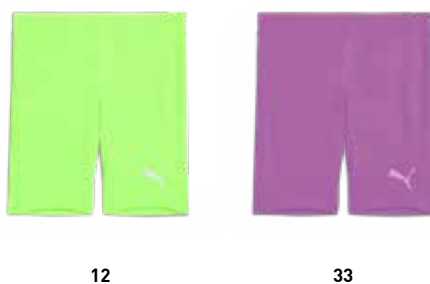

01 PUMA Red • **02** Electric Blue Lemonade • **03** PUMA Black • **04** PUMA White • **05** Pepper Green • **06** Cyber Yellow • **08** Golden Poppy • **09** Cordovan • **10** Prism Violet • **20** Peacoat • **31** Fluo Pink • **33** Fluo Yellow • **56** Neon Citrus • **58** Fizzy Lime • **59** Yellow Alert • **78** Fresh Mint • **79** Sun Stream • **86** Neon Sun