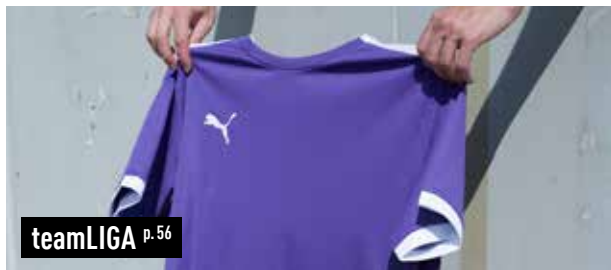

teamLIGA p.56