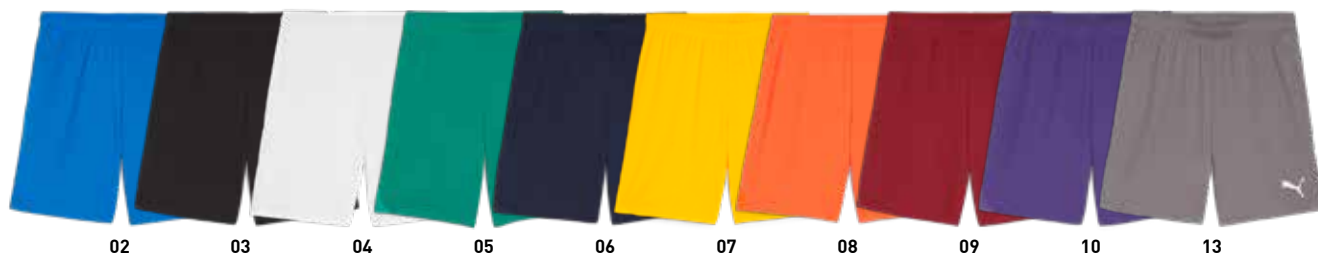

ADULTS
SIZES ONLY