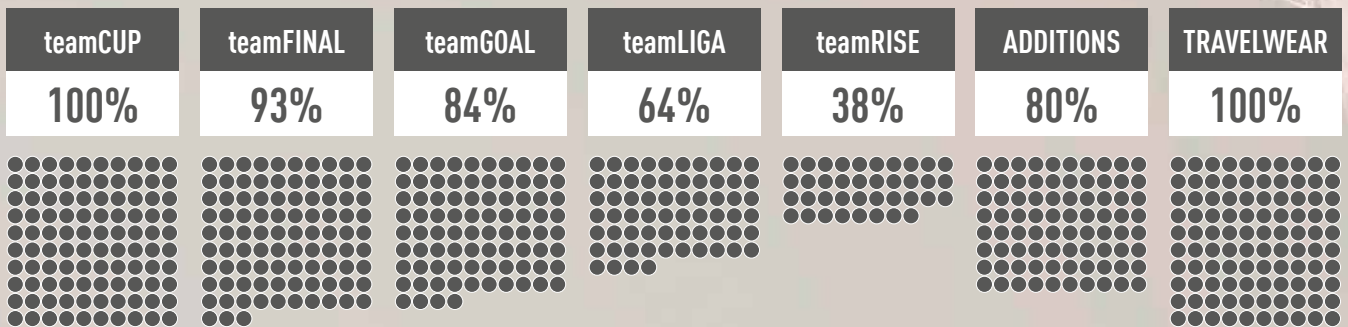

RECYCLED CONTENT IS OUR FOCUS.

WE ARE FULLY COMMITTED TO SCALING UP
ITS USAGE ACROSS ALL OUR RANGES.

As part of our 10FOR25 targets, PUMA has committed to scaling up the usage of recycled polyester to 75% by 2025. Using recycled polyester at scale is our first step towards a more circular business model.

Percentage of our teamwear styles with at least 20% recycled content in 2025.*