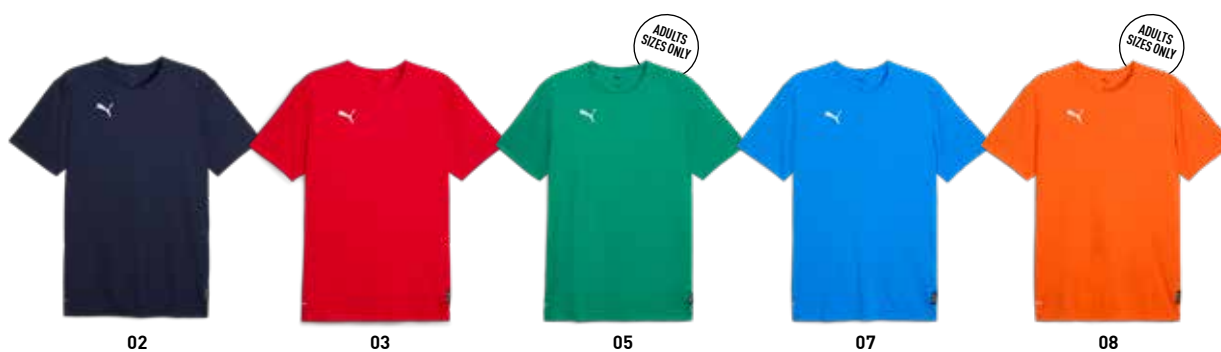

02

03

05

07

08